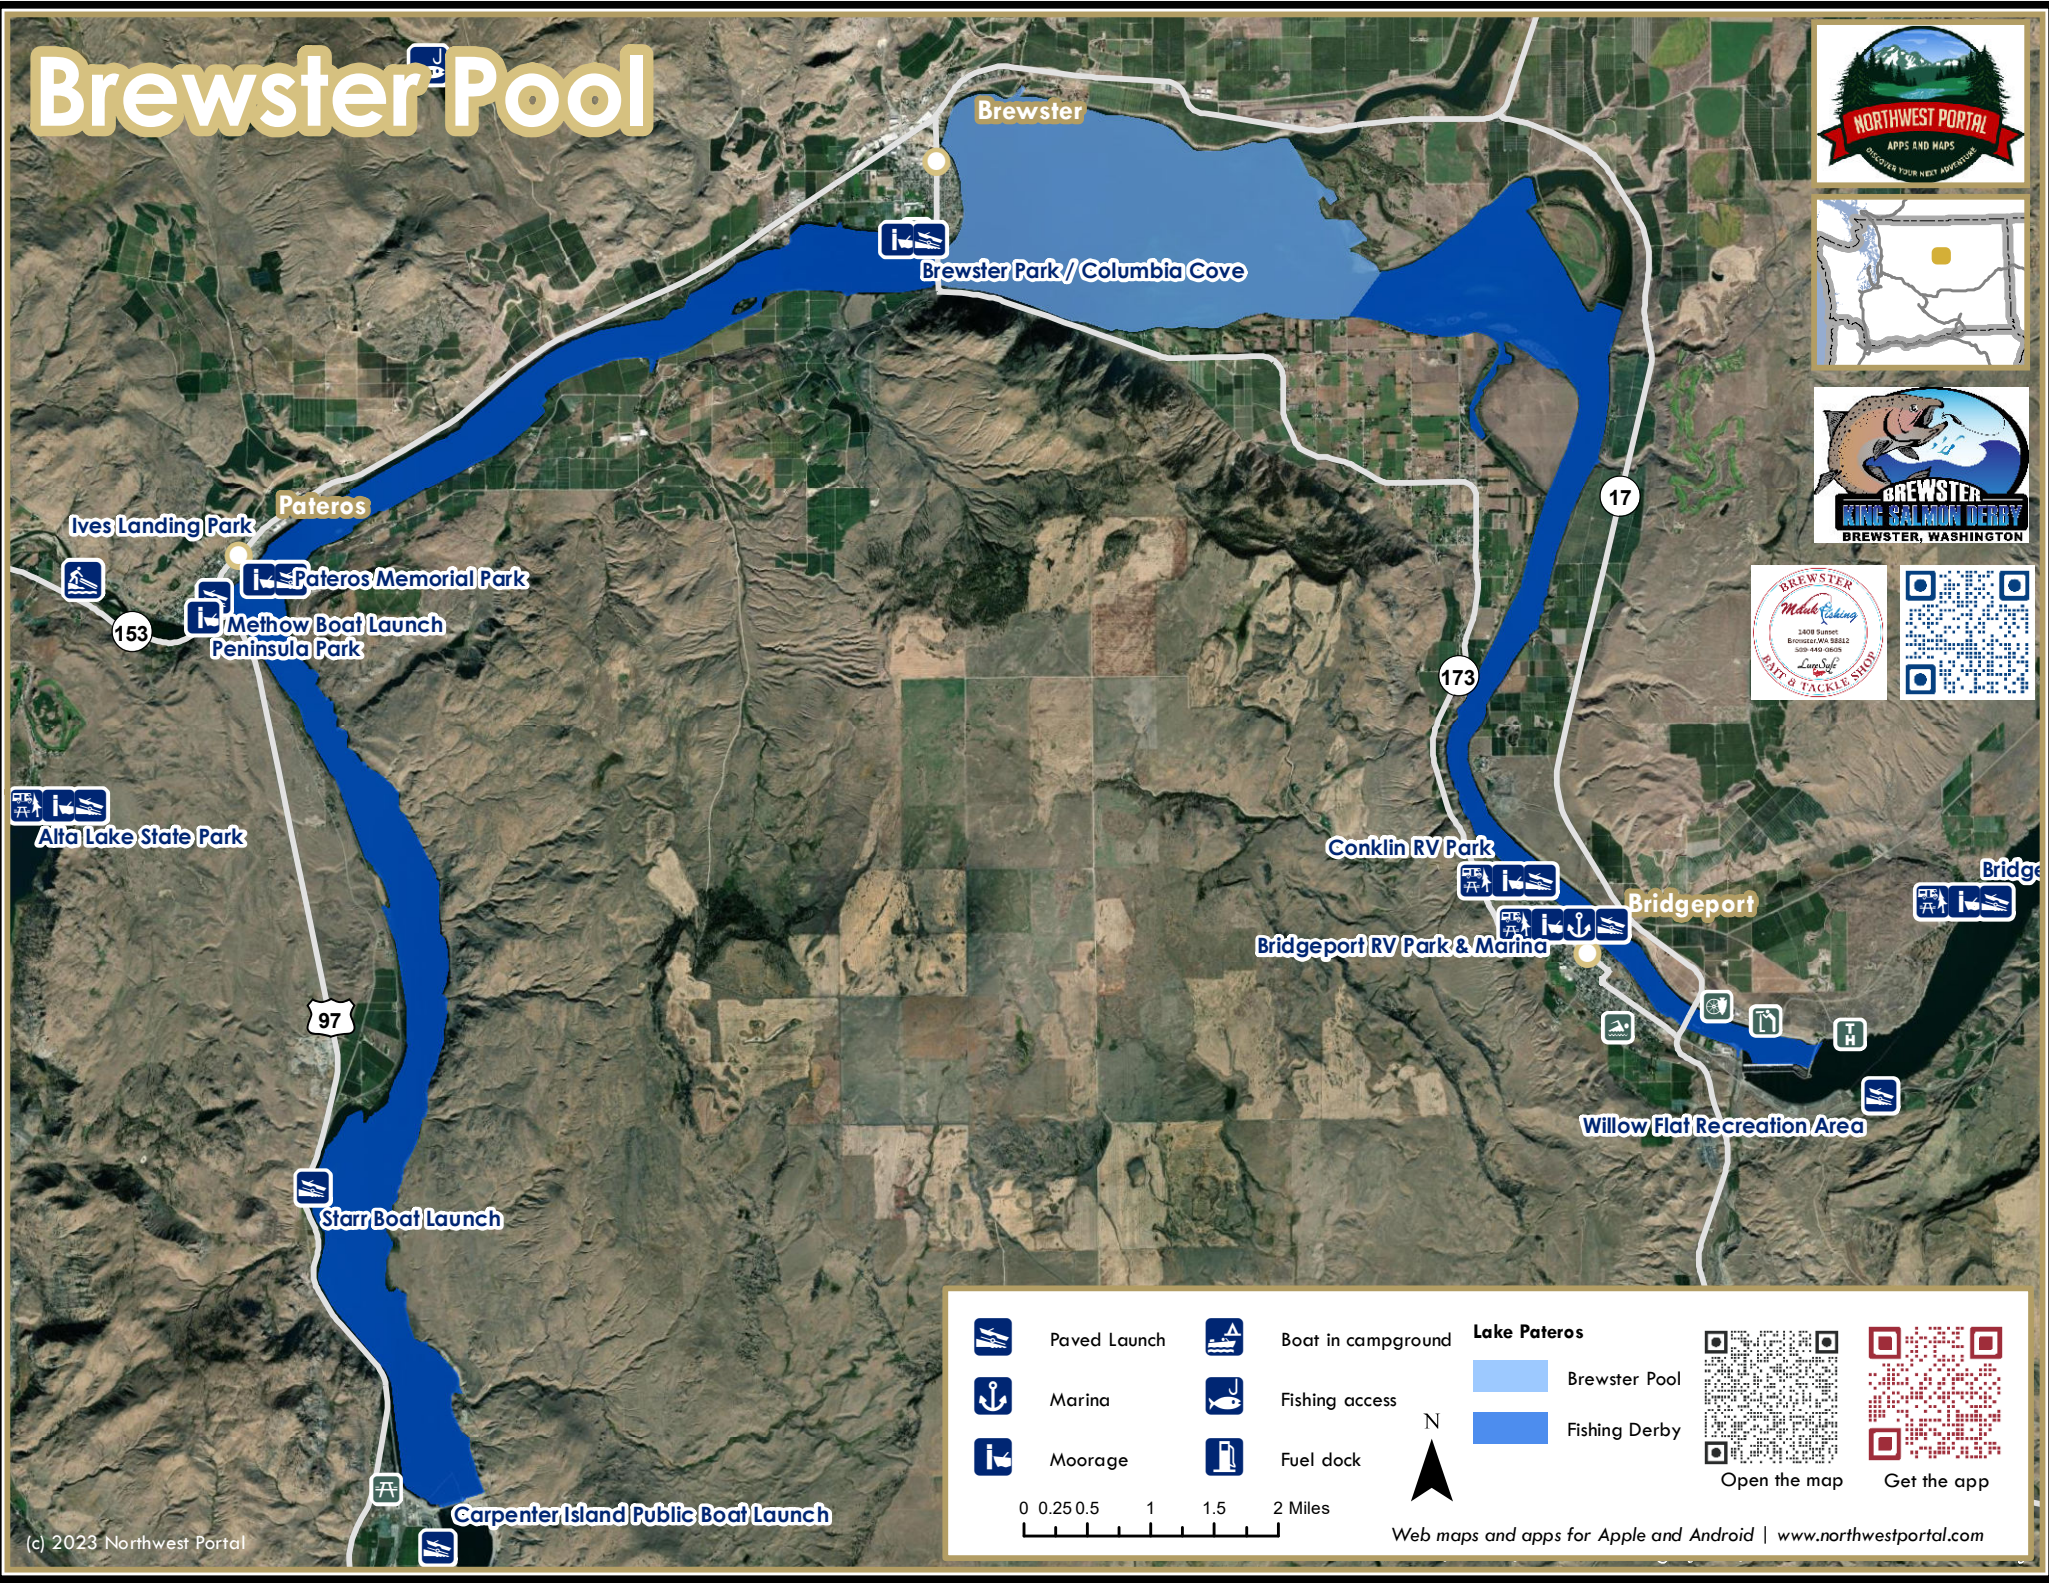

Brewster Pool

| | | | | | | | | |
|--|--------------|--|--------------------|--|--|--|--|--|
| | Paved Launch | | Boat in campground | Lake Pateros | | Brewster Pool | | |
| | Marina | | Fishing access | | | | | |
| | Moorage | | Fuel dock | 0 0.25 0.5 1 1.5 2 Miles Web maps and apps for Apple and Android www.northwestportal.com | | Open the map Get the app | | |